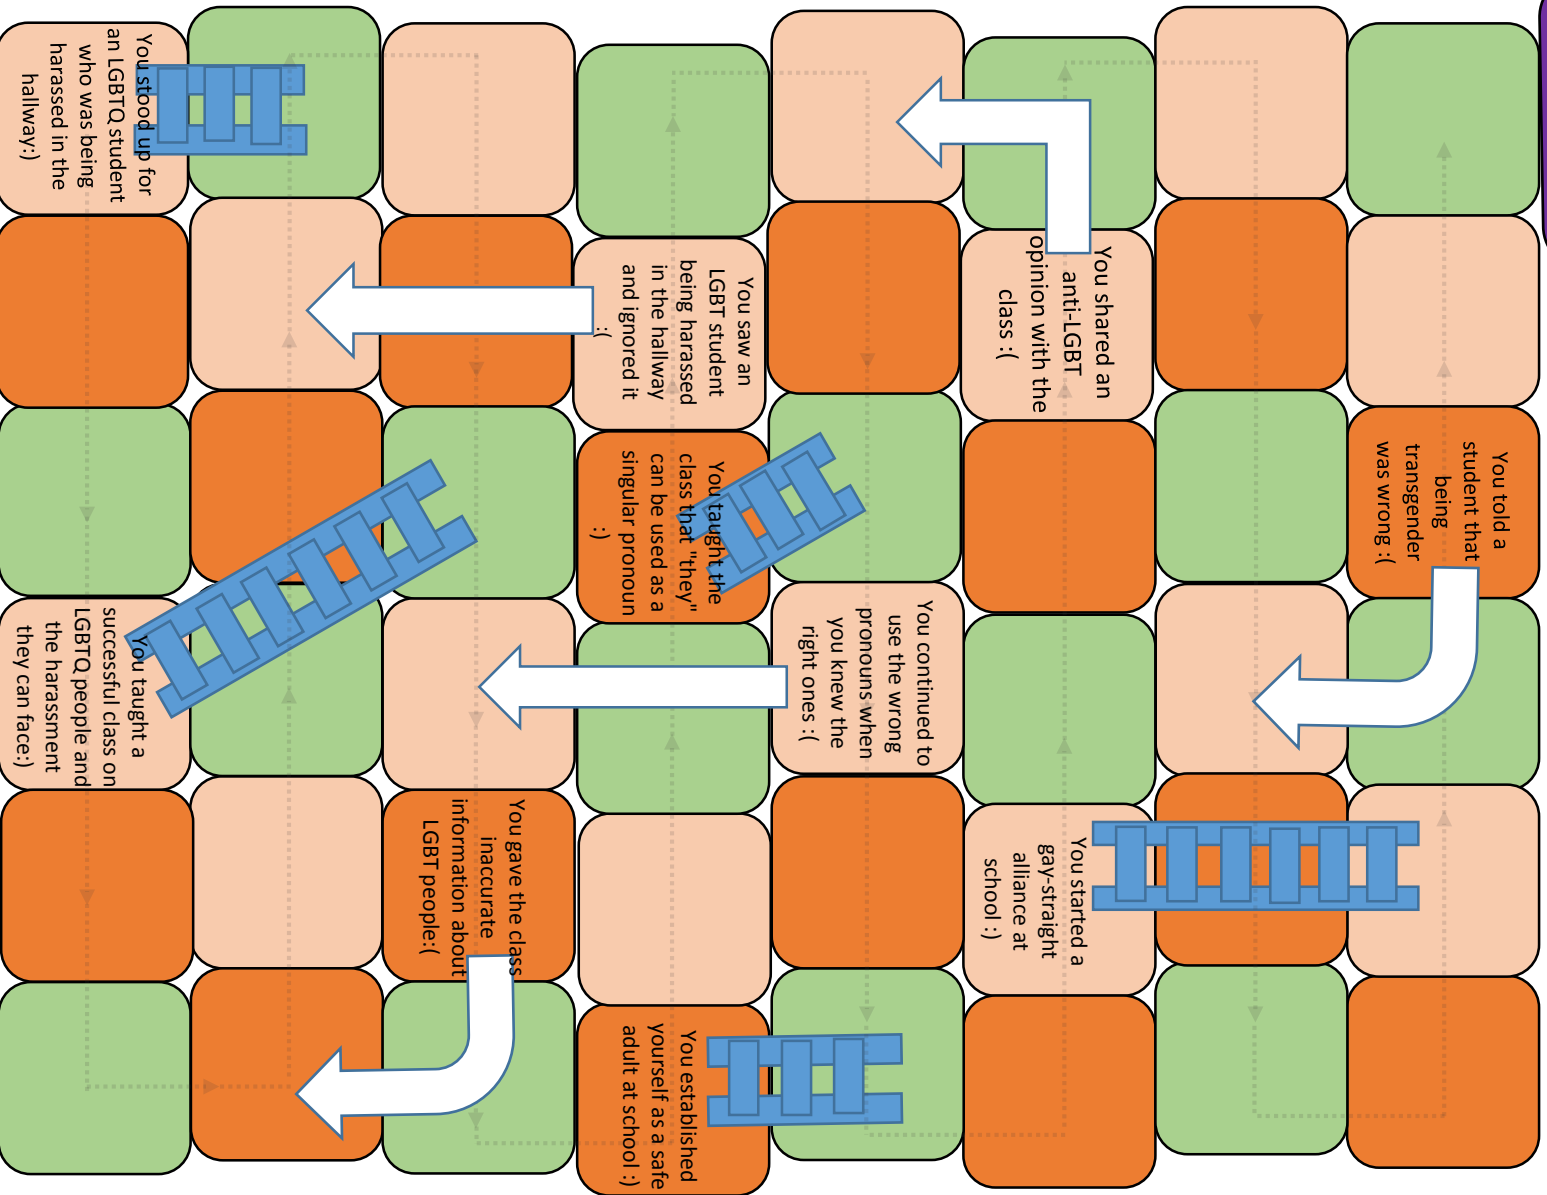

FINISH

PINK

ORANGE

GREEN

START

Healthy Teen Network